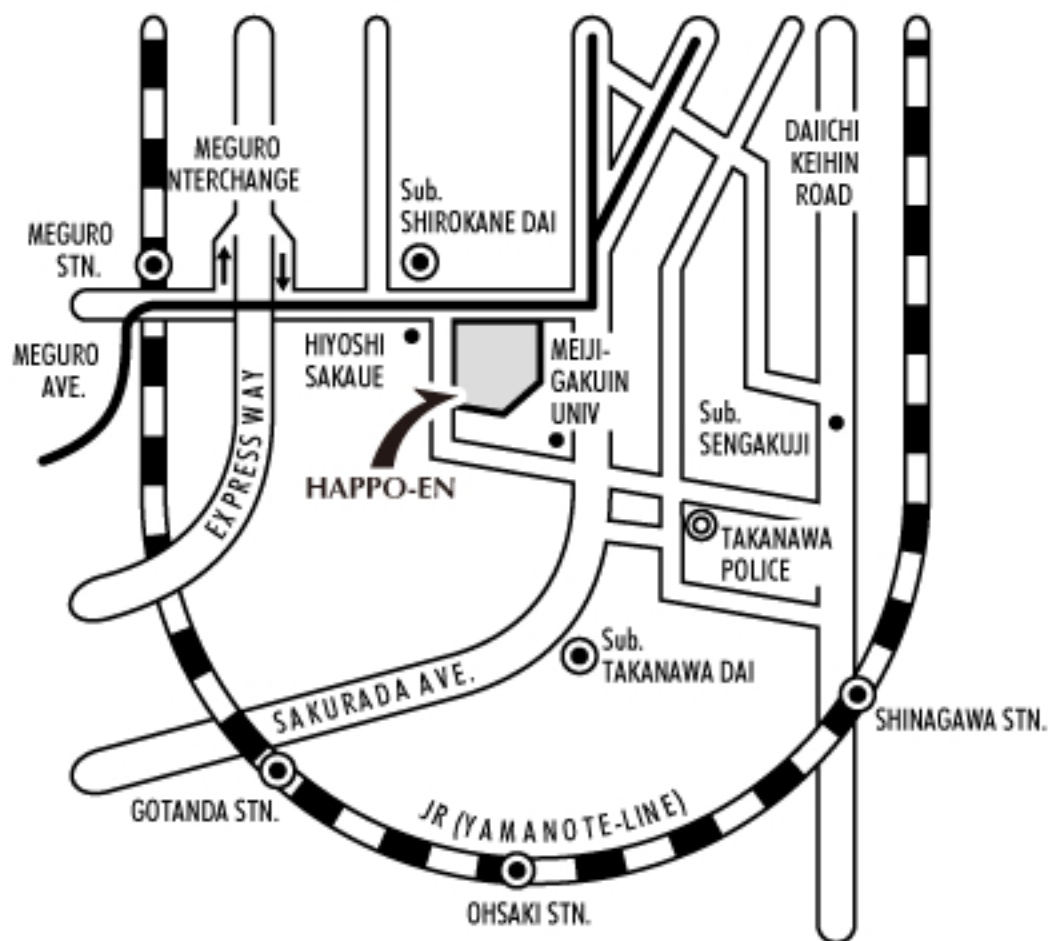

# How to get to HAPPO-EN

1-1-1 SHIROKANEDAI, MINATO-KU, TOKYO. TEL : 03-3443-3111

**JR** : Five minutes from MEGURO, GOTANDA, or SHINAGAWA Station by taxi.

**SUB WAY** : Get off SHIROKANEDAI STATION on TOEI MITA Line, NANBOKU Line.

**BUSES** : Take one for OIKEIBAJYO via SHINAGAWA from MEGURO Station.

Take one for TOKYO Station south exit from TODOROKI.

Get off at HIYOSHISAKA-UE Stop in each case.